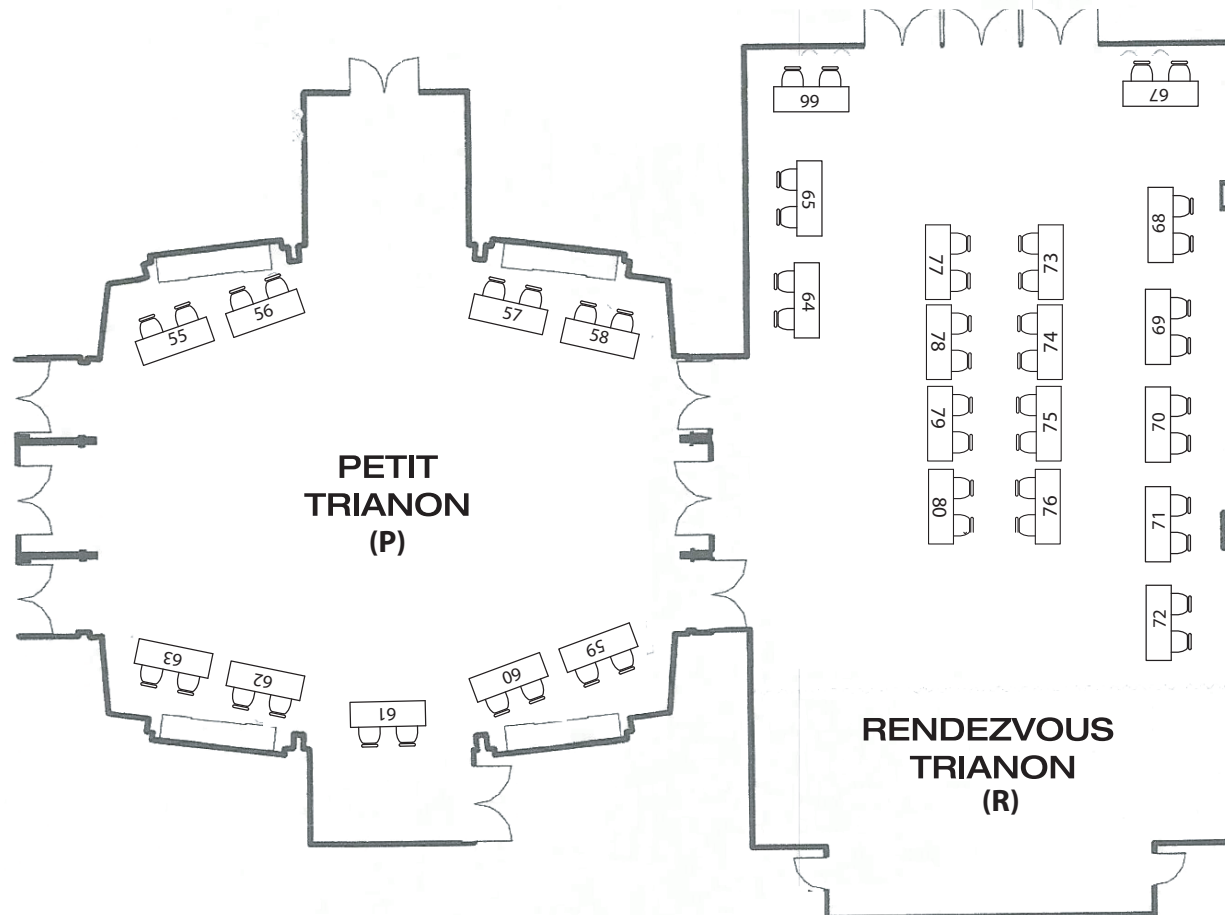

SHOWCASE LOCATIONS

1(L) FRAUNHOFER	41(MB) THE STUDIO - B&H
2(L) CANARE	42(MB) SOS GLOBAL
3(L) LIVEX	43(MB) ABEKAS
4(L) FOCUSRITE	44(MB) L-S-B
5(L) SES	45(MB) LAWO
6(L) LEVELS BEYOND	46(MB) EVERTZ
7(L) INERTIA UNLIMITED	47(MB) RED DIGITAL CINEMA
8(L) MULTIDYNE	48(MB) HGST
9(L) NURAY DIGITAL	49(MB) G-TECHNOLOGY
10(MR) SPORTSTRACE	50(MB) ELEMENTAL TECHNOLOGIES
11(MR) EVS	51(MB) VER
12(MR) PRIMESTREAM	52(MB) JOSEPH ELECTRONICS
13(MR) RT SOFTWARE	53(MB) BOLAND COMMUNICATIONS
14(MR) SAM: SNELL ADVANCED MEDIA	54(MB) THE SWITCH
15(MR) ROSS VIDEO	55(P) SCALE LOGIC
16(MR) FUJIFILM	56(P) JVCKENWOOD
17(MR) ERICSSON	57(P) CHYRONHEGO
18(MR) ASPERA	58(P) SGL
19(MR) AMAZON WEB SERVICES	59(P) PANASONIC
20(MR) IMATION NEXSAN	60(P) LIVEU
21(MR) LEVEL 3	61(P) NEWTEK
22(MR) IHSE	62(P) TERADEK
23(MR) BLACKMAGIC DESIGN	63(P) AJT SYSTEMS
24(MB) REALITY CHECK SYSTEMS	64(R) LIMELIGHT
25(MB) PROMISE TECHNOLOGY	65(R) HARMONIC
26(MB) EUROVISION	66(R) BEXEL
27(MB) AJA	67(R) IKEGAMI
28(MB) CLEAR-COM	68(R) IMAGINE COMMUNICATIONS
29(MB) BLACK BOX	69(R) HARMAN
30(MB) COMREX	70(R) AVID/ORAD
31(MB) VITEC	71(R) HITACHI
32(MB) VIZRT	72(R) QUMULO
33(MB) CALREC	73(R) CANON
34(MB) DIGICO	74(R) AVECO
35(MB) LINEAR ACOUSTIC	75(R) RIEDEL
36(MB) COBALT DIGITAL	76(R) QUALCOMM
37(MB) TEDIAL	77(R) GRASS VALLEY
38(MB) BITCENTRAL	78(R) AT&T
39(MB) QUANTUM	80(R) WHEATSTONE
40(MB) SONY	

SHOWCASE HOURS

Monday 4:00 - 7:00 p.m.

Tuesday 8:00 a.m. - 3:00 p.m.

Mercury Ballroom, Mercury Rotunda, Petit Trianon, Rendezvous, and Lobby

OPENING NIGHT RECEPTION
TO BE HELD IN EXHIBIT AREAS
AT 5:00 P.M.