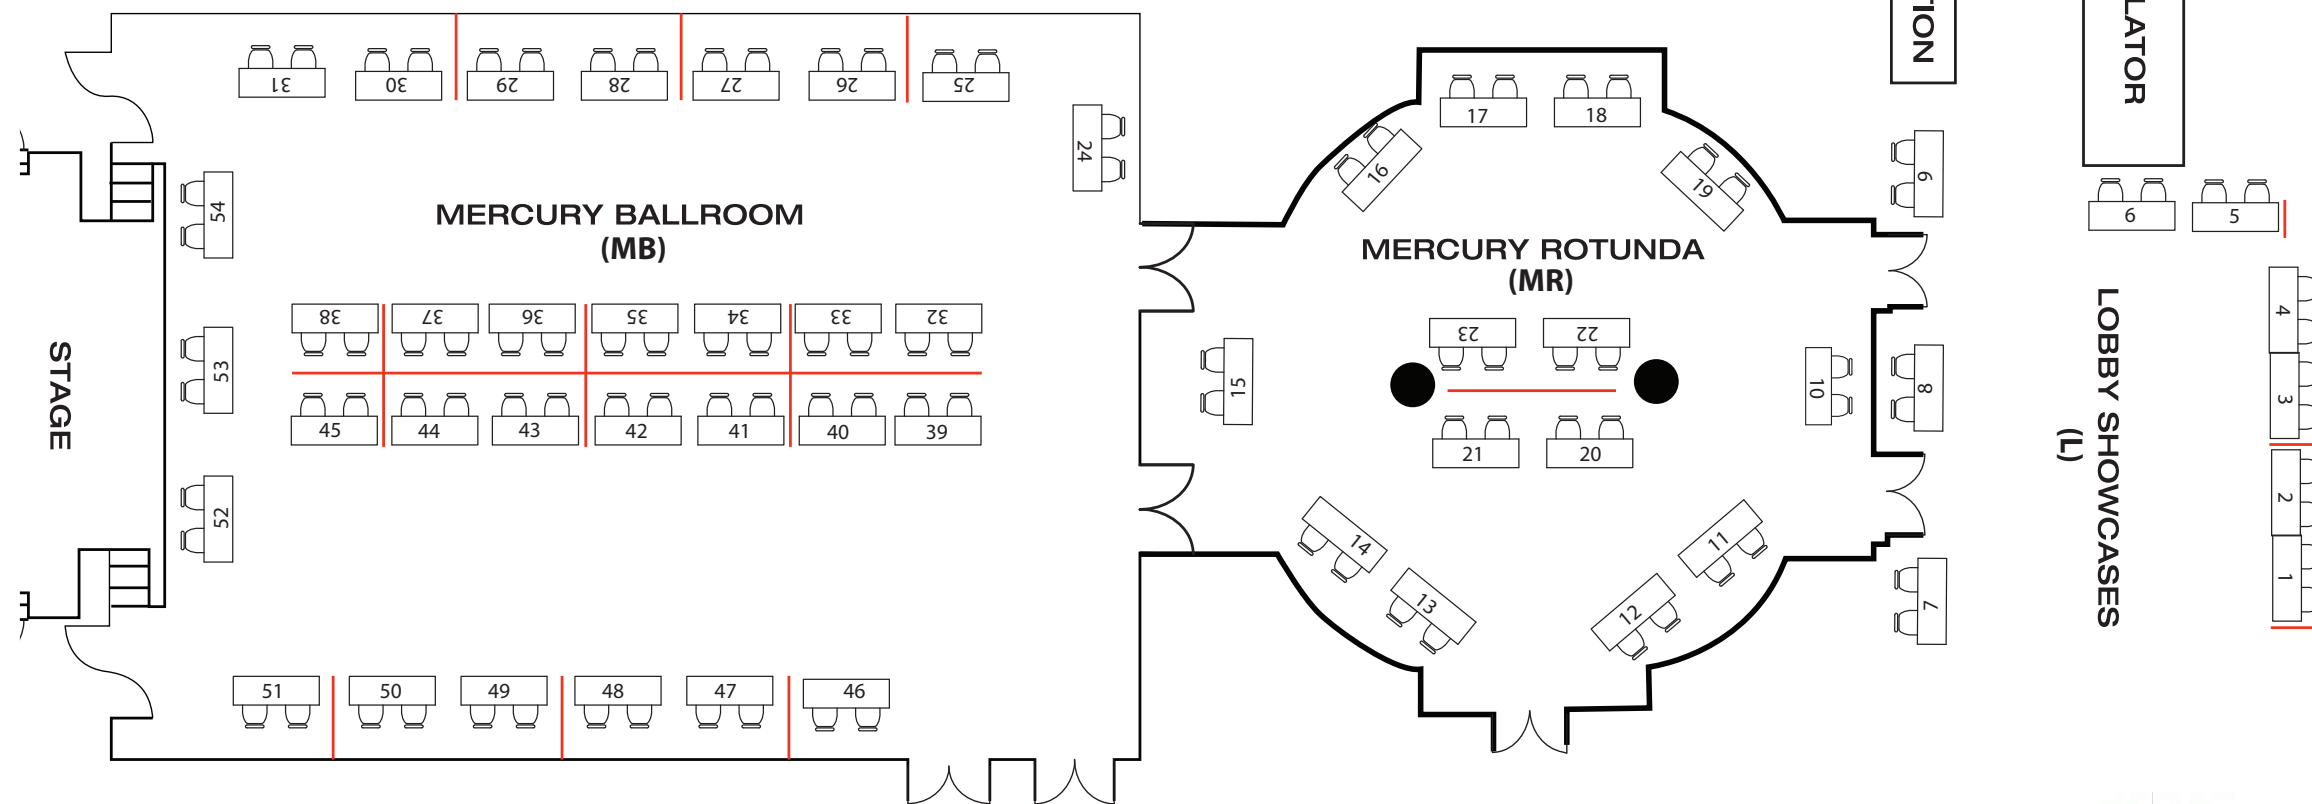

TECHNOLOGY SHOWCASES

DECEMBER 14-15, 2015
NEW YORK HILTON

#SVGSUMMIT

SHOWCASE LOCATIONS

- | | |
|----------------------------------|-------------------------------|
| 1(L) FRAUNHOFER | 41(MB) THE STUDIO - B&H |
| 2(L) CANARE | 42(MB) SOS GLOBAL |
| 3(L) LIVEX | 43(MB) ABEKAS |
| 4(L) FOCUSRITE | 44(MB) L-S-B |
| 5(L) SES | 45(MB) LAWO |
| 6(L) LEVELS BEYOND | 46(MB) EVERTZ |
| 7(L) INERTIA UNLIMITED | 47(MB) RED DIGITAL CINEMA |
| 8(L) MULTIDYNE | 48(MB) HGST |
| 9(L) NURAY DIGITAL | 49(MB) G-TECHNOLOGY |
| 10(MR) SPORTSTRACE | 50(MB) ELEMENTAL TECHNOLOGIES |
| 11(MR) EVS | 51(MB) VER |
| 12(MR) PRIMESTREAM | 52(MB) JOSEPH ELECTRONICS |
| 13(MR) RT SOFTWARE | 53(MB) BOLAND COMMUNICATIONS |
| 14(MR) SAM: SNELL ADVANCED MEDIA | 54(MB) THE SWITCH |
| 15(MR) ROSS VIDEO | 55(P) SCALE LOGIC |
| 16(MR) FUJIFILM | 56(P) JVCKENWOOD |
| 17(MR) ERICSSON | 57(P) CHYRONHEGO |
| 18(MR) ASPERA | 58(P) SGL |
| 19(MR) AMAZON WEB SERVICES | 59(P) PANASONIC |
| 20(MR) IMATION NEXSAN | 60(P) LIVEU |
| 21(MR) LEVEL 3 | 61(P) NEWTEK |
| 22(MR) IHSE | 62(P) TERADEK |
| 23(MR) BLACKMAGIC DESIGN | 63(P) AJT SYSTEMS |
| 24(MB) REALITY CHECK SYSTEMS | 64(R) LIMELIGHT |
| 25(MB) PROMISE TECHNOLOGY | 65(R) HARMONIC |
| 26(MB) EUROVISION | 66(R) BEXEL |
| 27(MB) AJA | 67(R) IKEGAMI |
| 28(MB) CLEAR-COM | 68(R) IMAGINE COMMUNICATIONS |
| 29(MB) BLACK BOX | 69(R) HARMAN |
| 30(MB) COMREX | 70(R) AVID/ORAD |
| 31(MB) VITEC | 71(R) HITACHI |
| 32(MB) VIZRT | 72(R) QUMULO |
| 33(MB) CALREC | 73(R) CANON |
| 34(MB) DIGICO | 74(R) AVECO |
| 35(MB) LINEAR ACOUSTIC | 75(R) RIEDEL |
| 36(MB) COBALT DIGITAL | 76(R) QUALCOMM |
| 37(MB) TEDIAL | 77(R) GRASS VALLEY |
| 38(MB) BITCENTRAL | 78(R) AT&T |
| 39(MB) QUANTUM | 80(R) WHEATSTONE |
| 40(MB) SONY | |

SHOWCASE HOURS

Monday 4:00 - 7:00 p.m.

Tuesday 8:00 a.m. - 3:00 p.m.

Mercury Ballroom, Mercury Rotunda, Petit Trianon, Rendezvous, and Lobby

OPENING NIGHT RECEPTION
TO BE HELD IN EXHIBIT AREAS
AT 5:00 P.M.